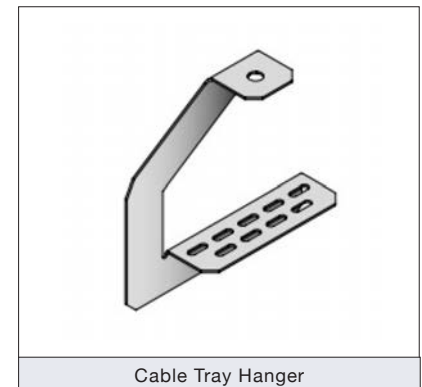

Cable Tray Couplers

Also known as: Tray Joiners or Tray Connector

Part No.	Type	Description
180243U	TUM/WCPG	Cable Tray Pair Of Wrap Couplers Pre Galvanised

Cable Tray Hanger

Also known as: Cable Tray Central Hanger or Central Bracket

Part No.	Type	Description
180439U	OCBL75	Cable Tray 75mm Hanger
180440U	OCBL100	Cable Tray 100mm Hanger
180441U	OCBL150	Cable Tray 150mm Hanger
180442U	OCBL225	Cable Tray 225mm Hanger
180241	X-CTH-PG-300	Cable Tray 300mm Hanger