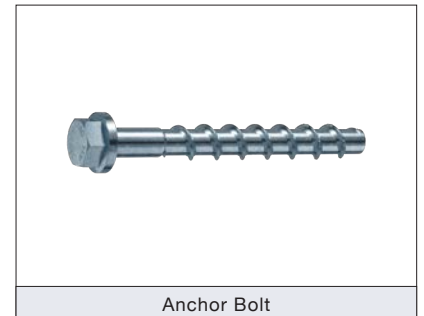

Anchor Bolts

Also known as: Concrete screw or Thunder bolt

Part No.	Type	Description
180640	ABOLT(F)M6/8x50BZP	Anchor Bolt Flanged M6/8 x 50mm BZP (Box of 100)
180641	ABOLT(F)M6/8x75BZP	Anchor Bolt Flanged M6/8 x 75mm BZP (Box of 100)
180642	ABOLT(F)M6/8x100BZP	Anchor Bolt Flanged M6/8 x 100mm BZP (Box of 100)

Socket Bolts

For screwing into concrete / brick - threaded rod then screws into the female end

Also known as: Concrete Screw Female, Allen Head Screws or Allen Head Bolts

Part No.	Type	Description
180611	X-SB810-B100	Socket Bolt M8 / M10 (Box of 100)
180632	X-SBL-810-35-B50	Socket Bolt Loose M8/10 35mm 3 piece (Box of 50)
180633	X-SBL-810-55-B50	Socket Bolt Loose M8/10 55mm 3 piece (Box of 50)