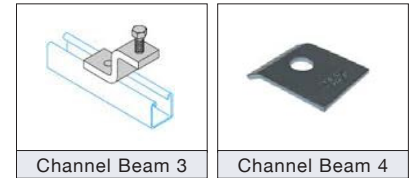

Channel Beam Clamps

Part No.	Type	Description
1043	X-CBC-1	Channel Beam Clamp Type 1
1044	X-CBC-2	Channel Beam Clamp Type 2
1045	X-CBC-3	Channel Beam Clamp Type 3
1046	X-CBC-4	Channel Beam Clamp Type 4
1047	X-CBC-5	Channel Beam Clamp Type 5
1048	X-CBC-6	Channel Beam Clamp Type 6
1050	X-CBC-8	Channel Beam Clamp Type 8
M8GCLAMP	X-BGC-M8	G-Clamp M8
M10GCLAMP	X-BGC-M10	G-Clamp M10